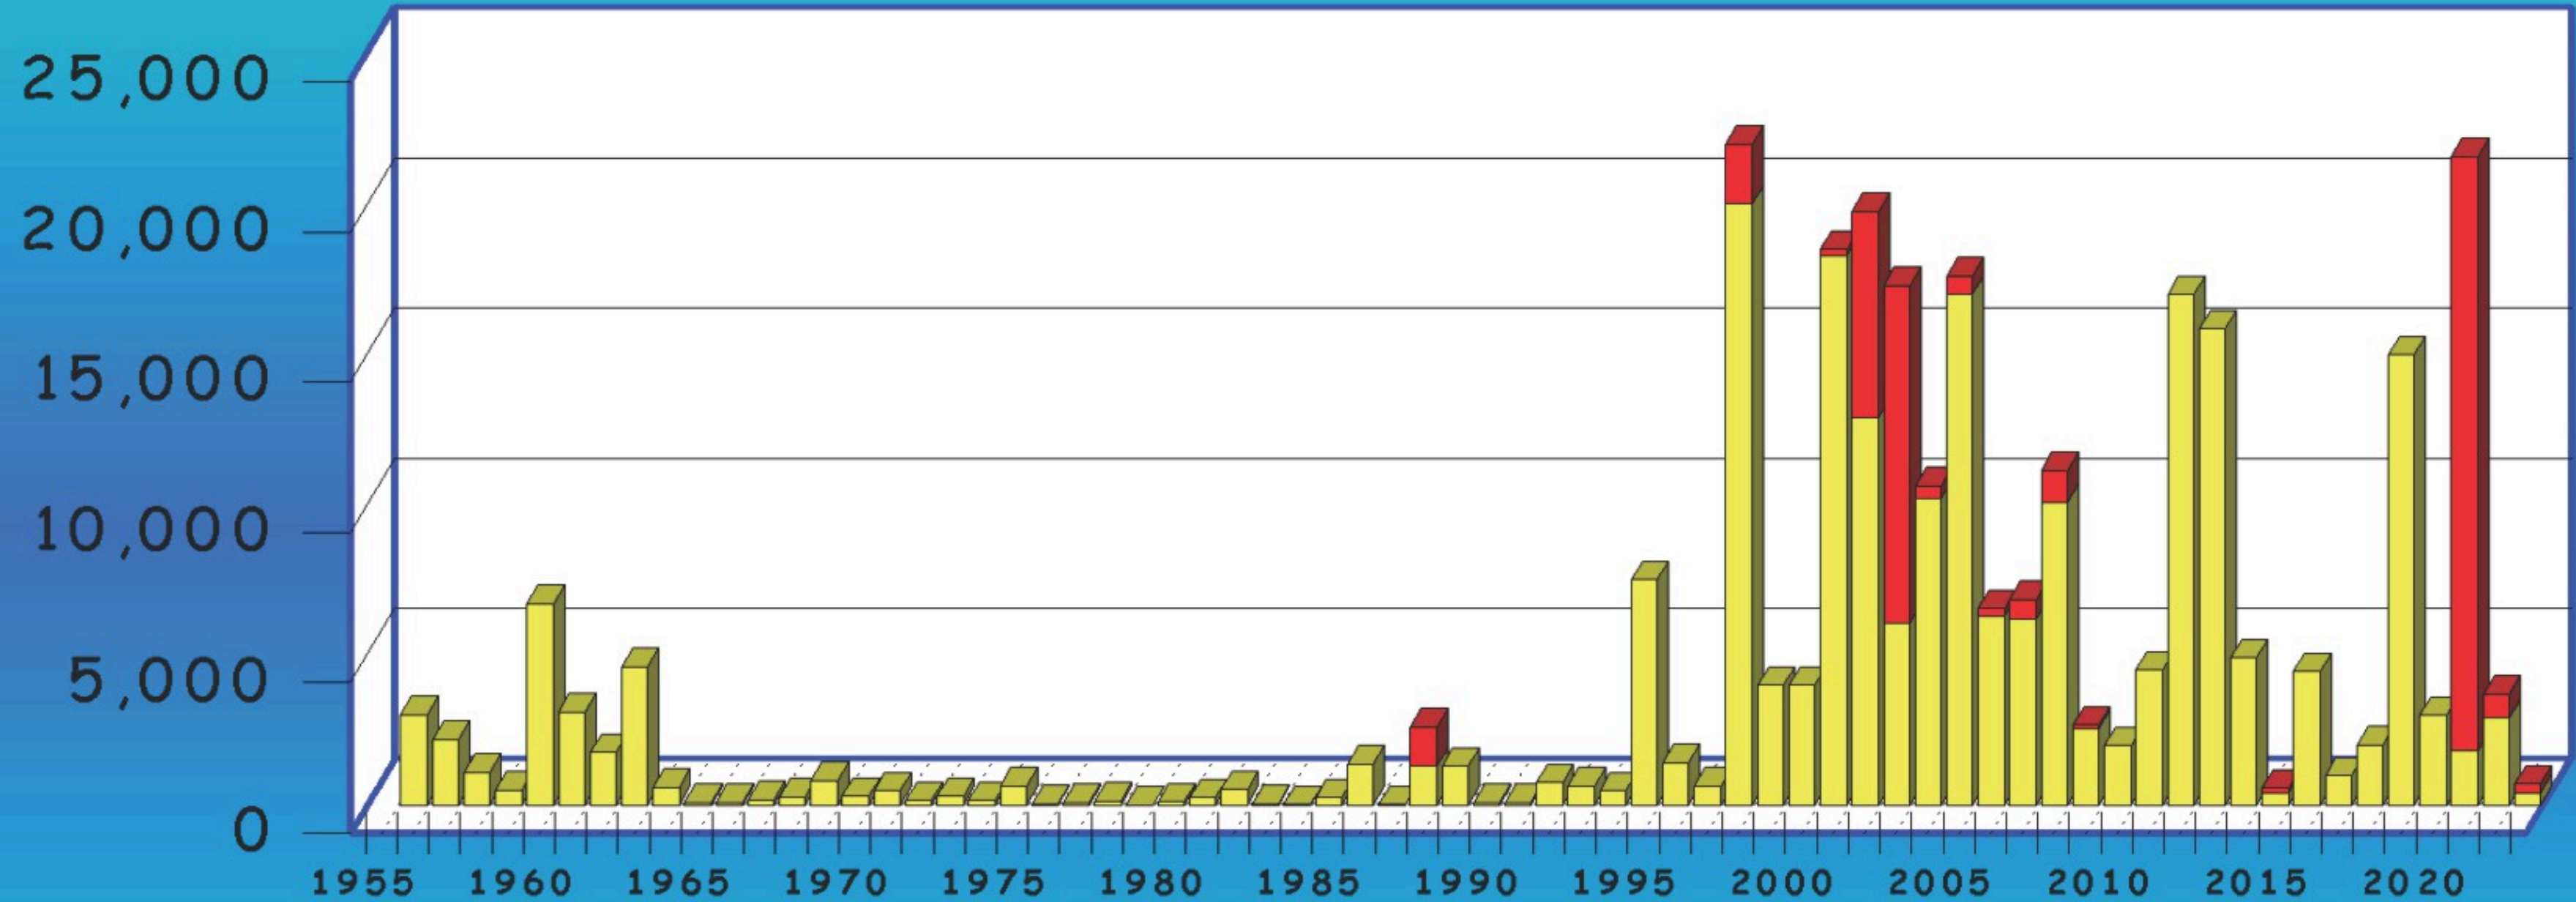

Butte Creek Spring Run Salmon Populations

Pre-spawn mortality

Salmon spawners