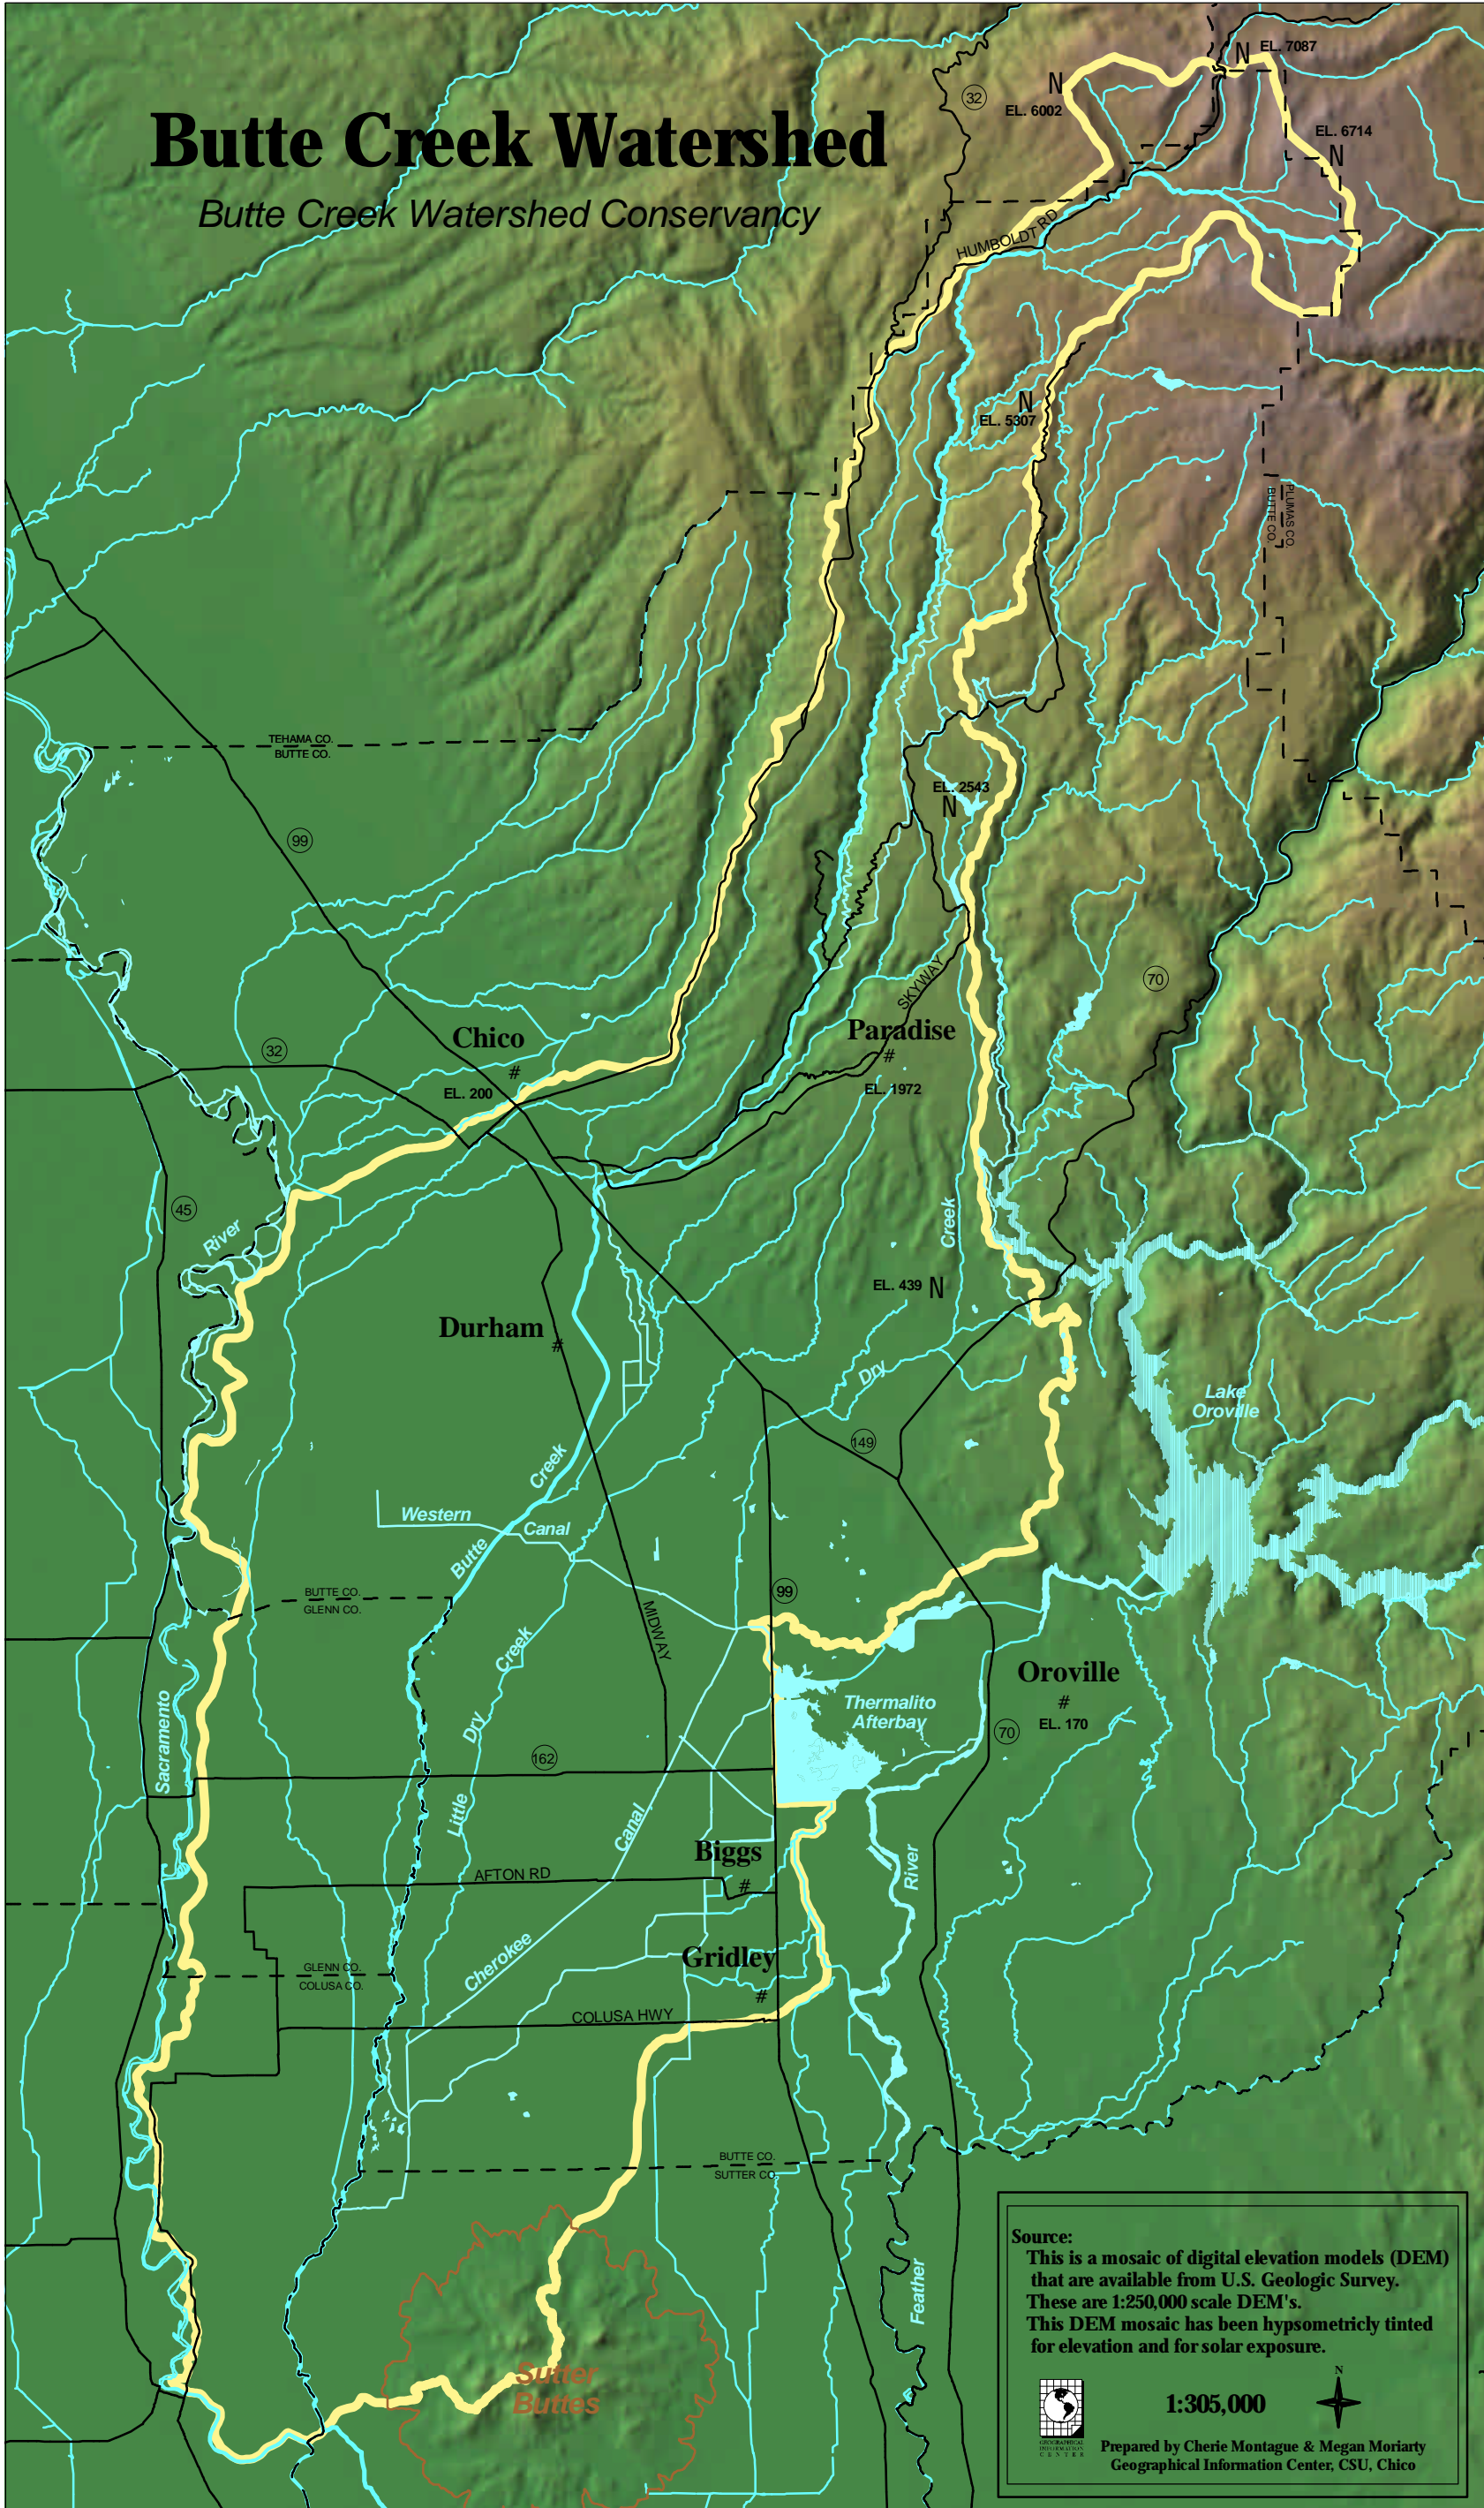

Butte Creek Watershed

Butte Creek Watershed Conservancy

Source:
This is a mosaic of digital elevation models (DEM) that are available from U.S. Geologic Survey. These are 1:250,000 scale DEM's. This DEM mosaic has been hypsometrically tinted for elevation and for solar exposure.

1:305,000

Prepared by Cherie Montague & Megan Moriarty
Geographical Information Center, CSU, Chico