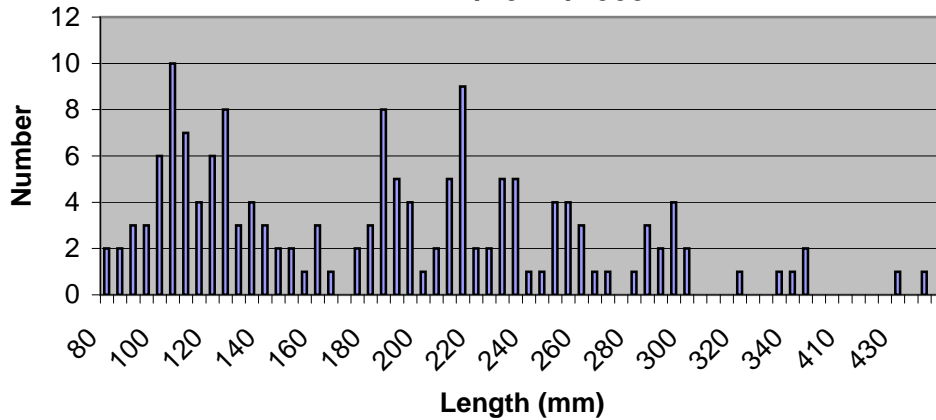

Hendricks Canal Fish Rescue, 4/25-27/2005			
Brown Trout		Rainbow Trout	
Total	Average K Factor	Total	Average K Factor
606	1.05	694	1.17

Butte Canal Fish Rescue, 4/25-26/2005			
Brown Trout		Rainbow Trout	
Total	Average K Factor	Total	Average K Factor
305	1.14	681	1.17

**Hendricks Canal Brown Trout
4/25-27/2005**

**Butte Canal Brown Trout
4/25-27/2005**

**Hendricks Canal Rainbow Trout
4/25-27/2005**

**Butte Canal Rainbow Trout Length-Frequency
4/25-27/2005**