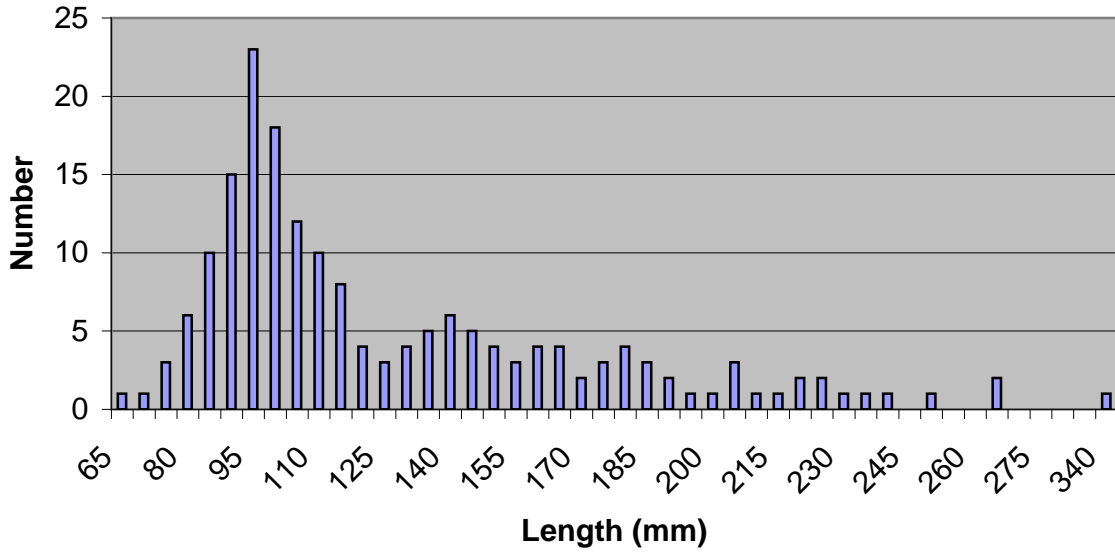

Hendricks Canal Fish Rescue, 4/25-27/2005			
Brown Trout		Rainbow Trout	
Total	Average K Factor	Total	Average K Factor
606	1.05	694	1.17

Butte Canal Fish Rescue, 4/25-26/2005			
Brown Trout		Rainbow Trout	
Total	Average K Factor	Total	Average K Factor
305	1.14	681	1.17

**Hendricks Canal Brown Trout
4/25-27/2005**

**Butte Canal Brown Trout
4/25-27/2005**

**Hendricks Canal Rainbow Trout
4/25-27/2005**

**Butte Canal Rainbow Trout Length-Frequency
4/25-27/2005**