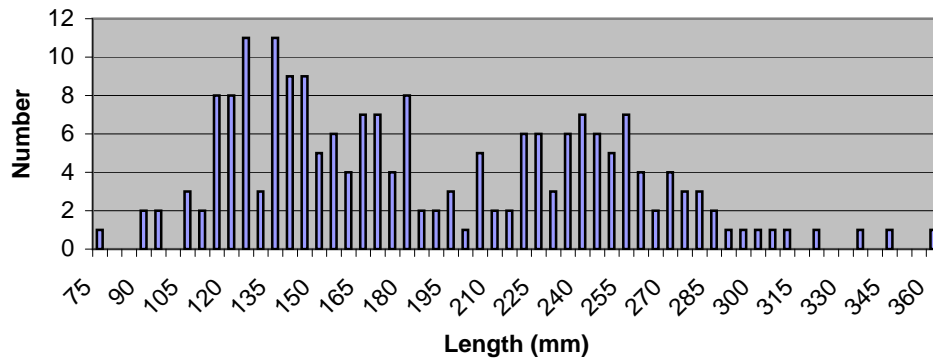

Hendricks Canal Fish Rescue, 4/25-27/2005			
Brown Trout		Rainbow Trout	
Total	Average K Factor	Total	Average K Factor
606	1.05	694	1.17

Butte Canal Fish Rescue, 4/25-26/2005			
Brown Trout		Rainbow Trout	
Total	Average K Factor	Total	Average K Factor
305	1.14	681	1.17

**Hendricks Canal Brown Trout
4/25-27/2005**

**Butte Canal Brown Trout
4/25-27/2005**

**Hendricks Canal Rainbow Trout
4/25-27/2005**

**Butte Canal Rainbow Trout Length-Frequency
4/25-27/2005**